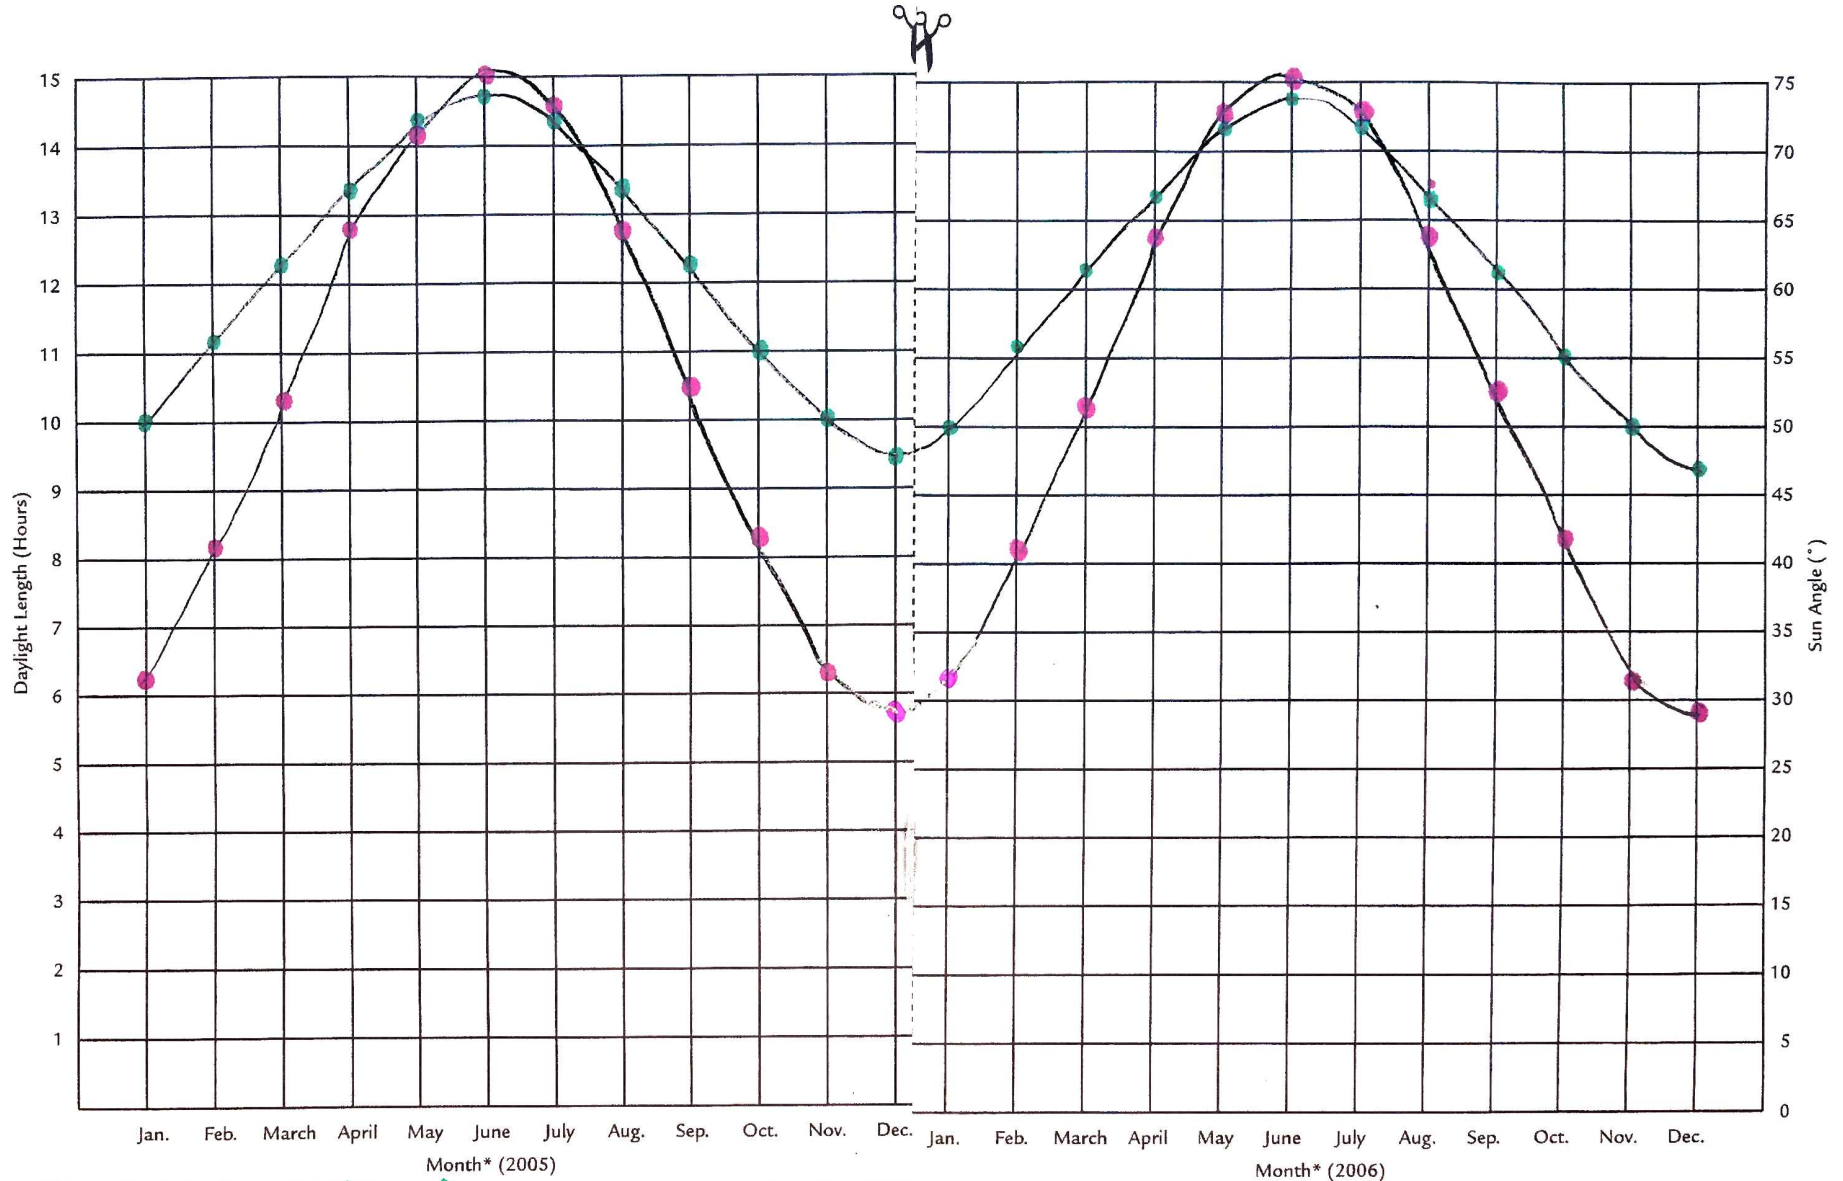

Name Teacher Copy

Date 9.13.17 Teacher Copy

Date 9/13/17

Graph of Daylight Length and Sun Angle vs. Month (2005) Graph of Daylight Length and Sun Angle vs. Month (2006)

● Daylight Length (Hours)
 ● Sun Angle (°)

*Based on 21st day of each month

*Based on 21st day of each month